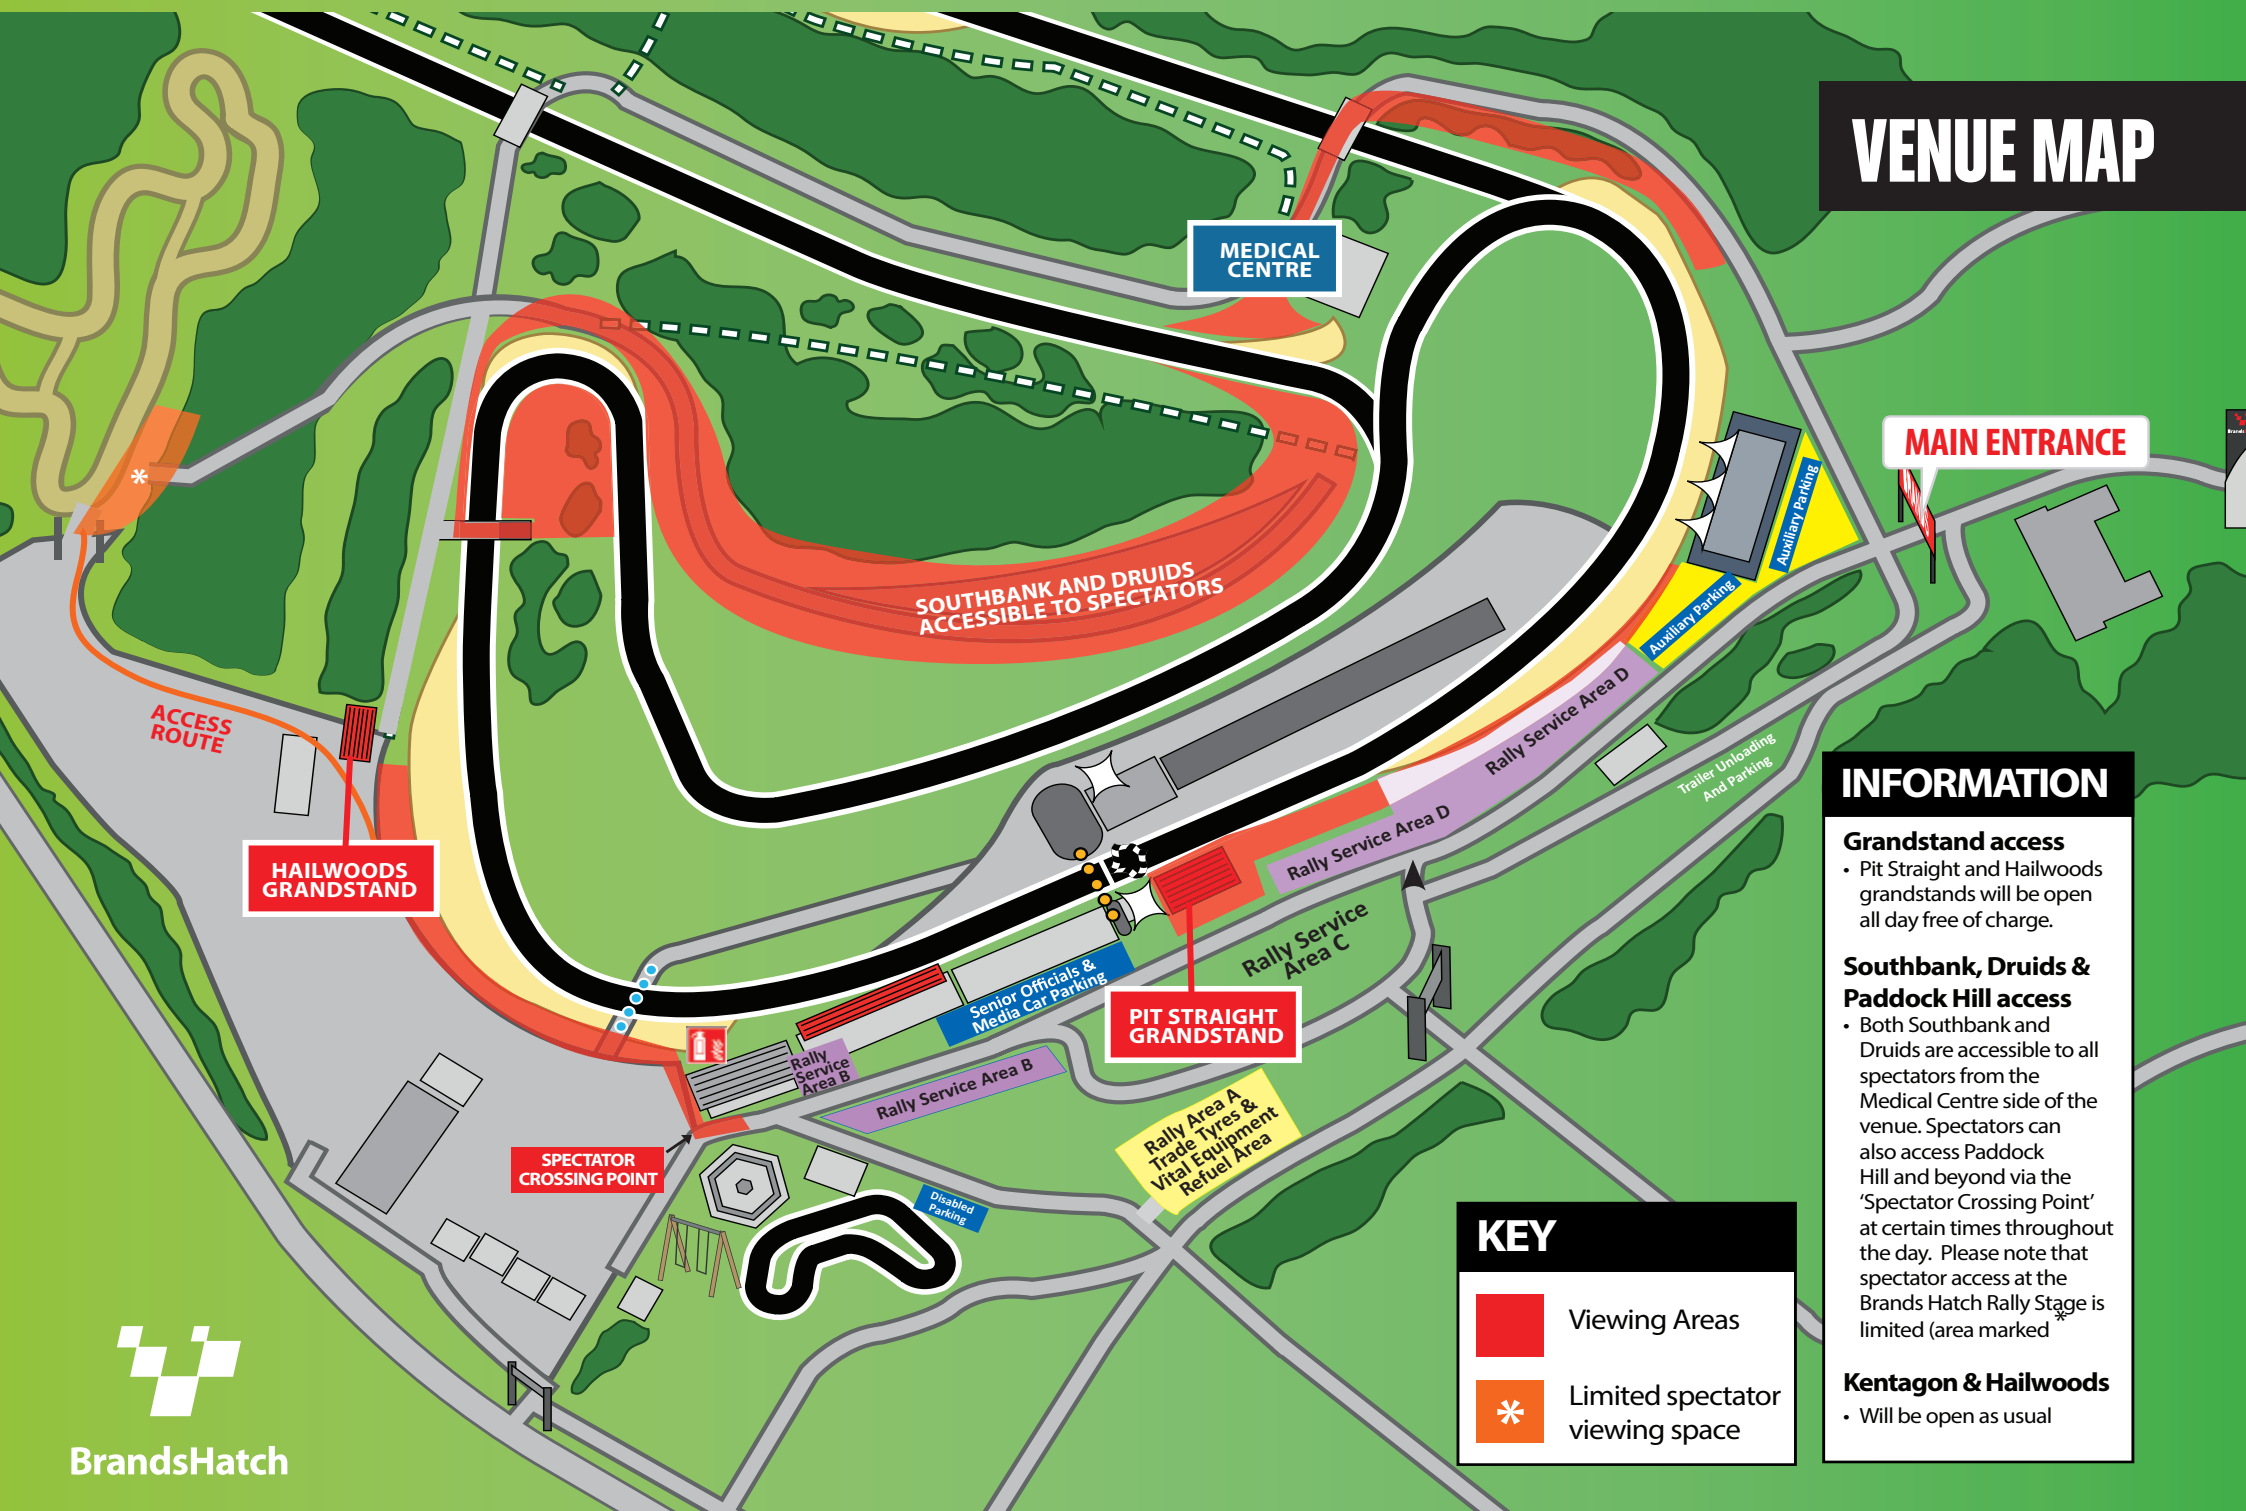

VENUE MAP

MAIN ENTRANCE

MEDICAL CENTRE

SOUTHBANK AND DRUIDS ACCESSIBLE TO SPECTATORS

HAILWOODS GRANDSTAND

PIT STRAIGHT GRANDSTAND

SPECTATOR CROSSING POINT

INFORMATION

- Grandstand access**
- Pit Straight and Hailwoods grandstands will be open all day free of charge.
- Southbank, Druids & Paddock Hill access**
- Both Southbank and Druids are accessible to all spectators from the Medical Centre side of the venue. Spectators can also access Paddock Hill and beyond via the 'Spectator Crossing Point' at certain times throughout the day. Please note that spectator access at the Brands Hatch Rally Stage is limited (area marked *).
- Kentagon & Hailwoods**
- Will be open as usual

KEY

-  Viewing Areas
-  Limited spectator viewing space